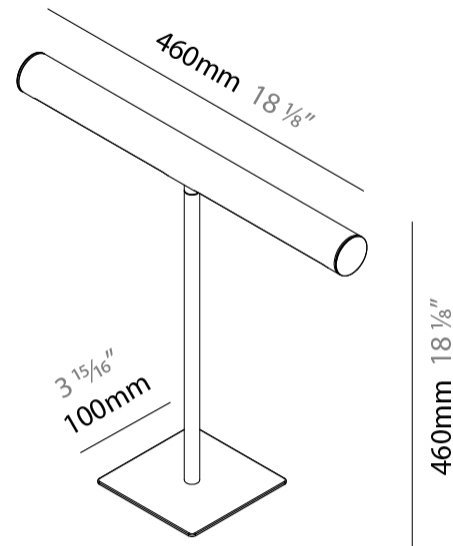

PROJECT _____
TYPE _____
SPECIFIER _____
QUANTITY _____
DATE _____

ELLE PORTABLE

D204005-

base number _____
Finish _____
Options _____

1. To build a product code in our configurator select the specify button on the base model # product page
2. To build a manual product code on this datasheet choose from the options listed below in blue font and add the suffix to the base model #

GENERAL

Series: Elle _____
Brand: Zaneen _____
Division: Design _____
Mounting Type: Portable _____
Mounting Location: Table _____
Subcategory: Task _____

PHYSICAL

Shape: Cylinder _____
Length (mm): 460 _____
Length (in): 18 1/8 _____
Width (mm): 100 _____
Width (in): 3 15/16 _____
Height (mm): 460 _____
Height (in): 18 1/8 _____
Light Distribution: Direct _____
Diffuser: Acrylic Bi-Satin _____
Fixture Finish: MBK / MWH / MCB _____
Fixture Material: Aluminum _____

ELECTRICAL

Lamp Type: LED _____
Input Wattage (W): 6 _____
Dimming: Touch Dimming _____
Driver Included: Yes _____
Driver Location: Inline Transformer Plug _____
Driver Class: Class 2 _____
Input Voltage (V): 120 - 277 _____
Output Voltage (V): 24 _____

LED

Color Temperature (°K): 3000 _____
CRI: >90 CRI _____
Lamp Life (hrs): 50000 _____

OPTICAL

RATINGS AND CERTIFICATIONS

Certified By: Certified for North American Standards _____
IP rating: IP20 _____